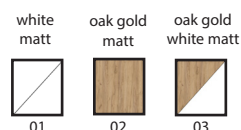

LIBI-3 Scandi Commode

Product code: LIBI150.90.35

- 2 in 1 Commode: hanging or standing
- Push-to-Open system
- rear wall with an opening for cables
- height-adjustable shelves
- size: **150 x 90 x 35 cm**