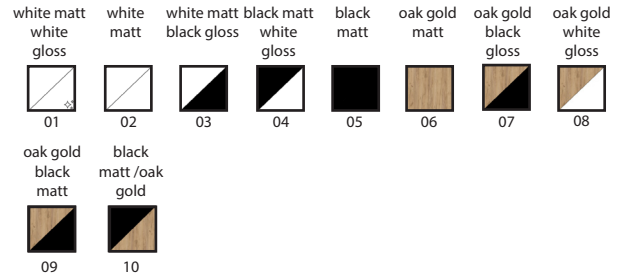

KIRA 105 RTV Cabinet

Product code: KIRA105.30.32

- 2-in-1 cabinet: hanging or standing
- glossy or matte front
- Push-to-Open system
- rear wall with an opening for cables
- size: **105 x 30 x 32 cm**