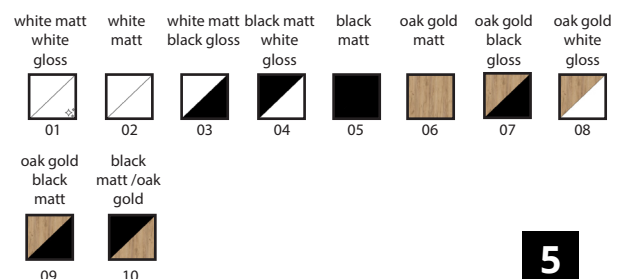

KIRA 160 RTV Cabinet

Product code: KIRA160.30.32

- 2-in-1 cabinet: hanging or standing
- glossy or matte front
- Push-to-Open system
- rear wall with an opening for cables
- size: **160 x 30 x 32 cm**