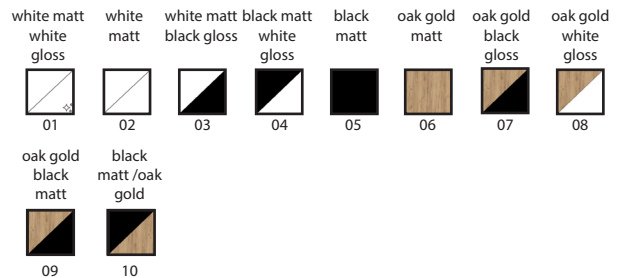

KIRA 140 RTV Cabinet

Product code: KIRA140.30.32

- 2-in-1 cabinet: hanging or standing
- glossy or matte front
- Push-to-Open system
- rear wall with an opening for cables
- size: **140 x 30 x 32 cm**